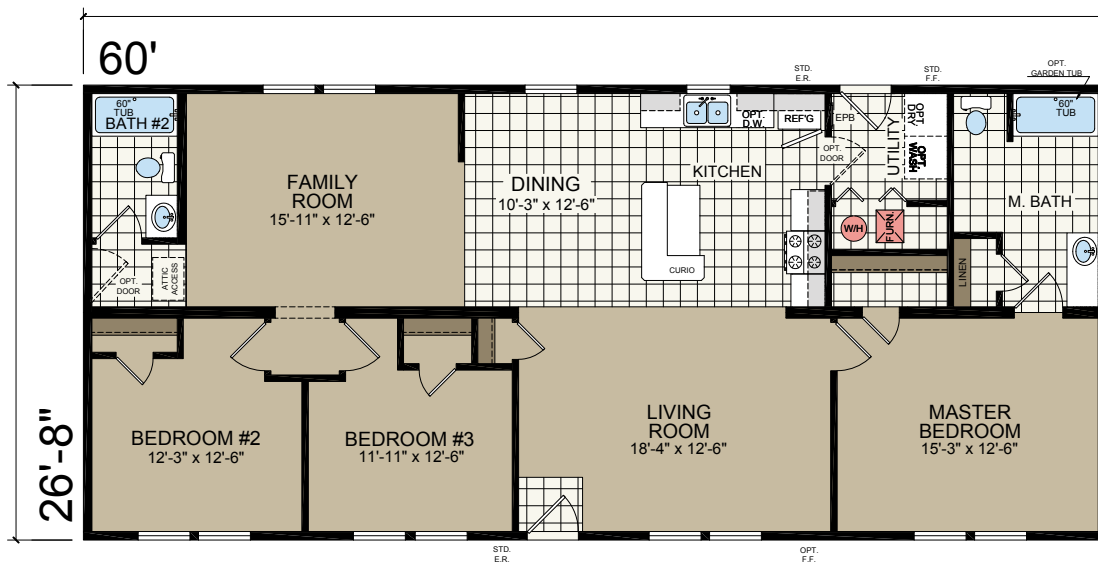

Shown with Site-built Porch

MASTER BATH OPTION

4TH BEDROOM OPTION

STAIRWELL OPTION
N/A w/4th BEDROOM OPT.

* Designates field work

** Insulated heat ducts are shipped loose and installed on-site by others