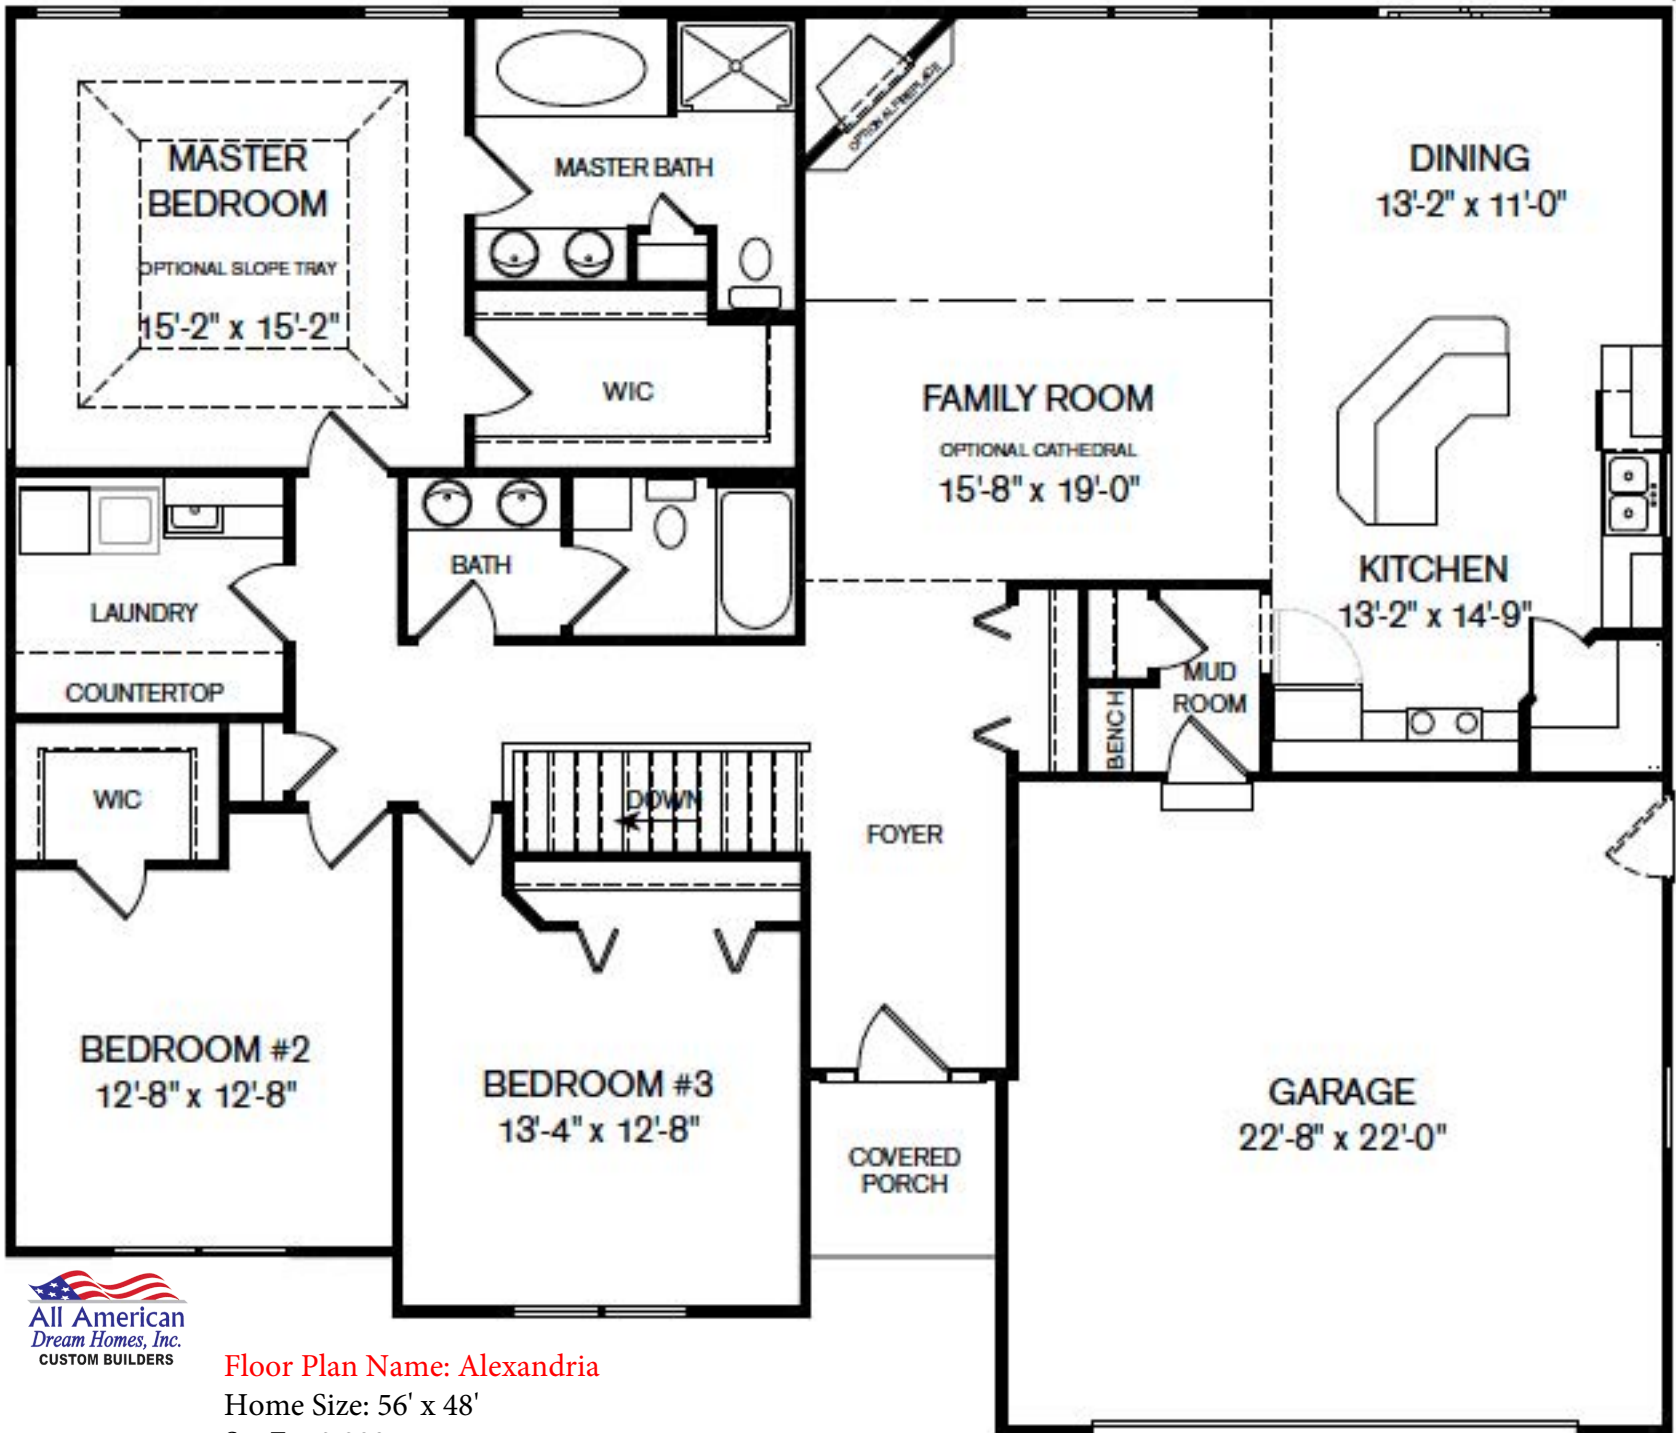

56'-0"

48'-0"

Floor Plan Name: Alexandria

Home Size: 56' x 48'

Sq. Ft.: 2,003