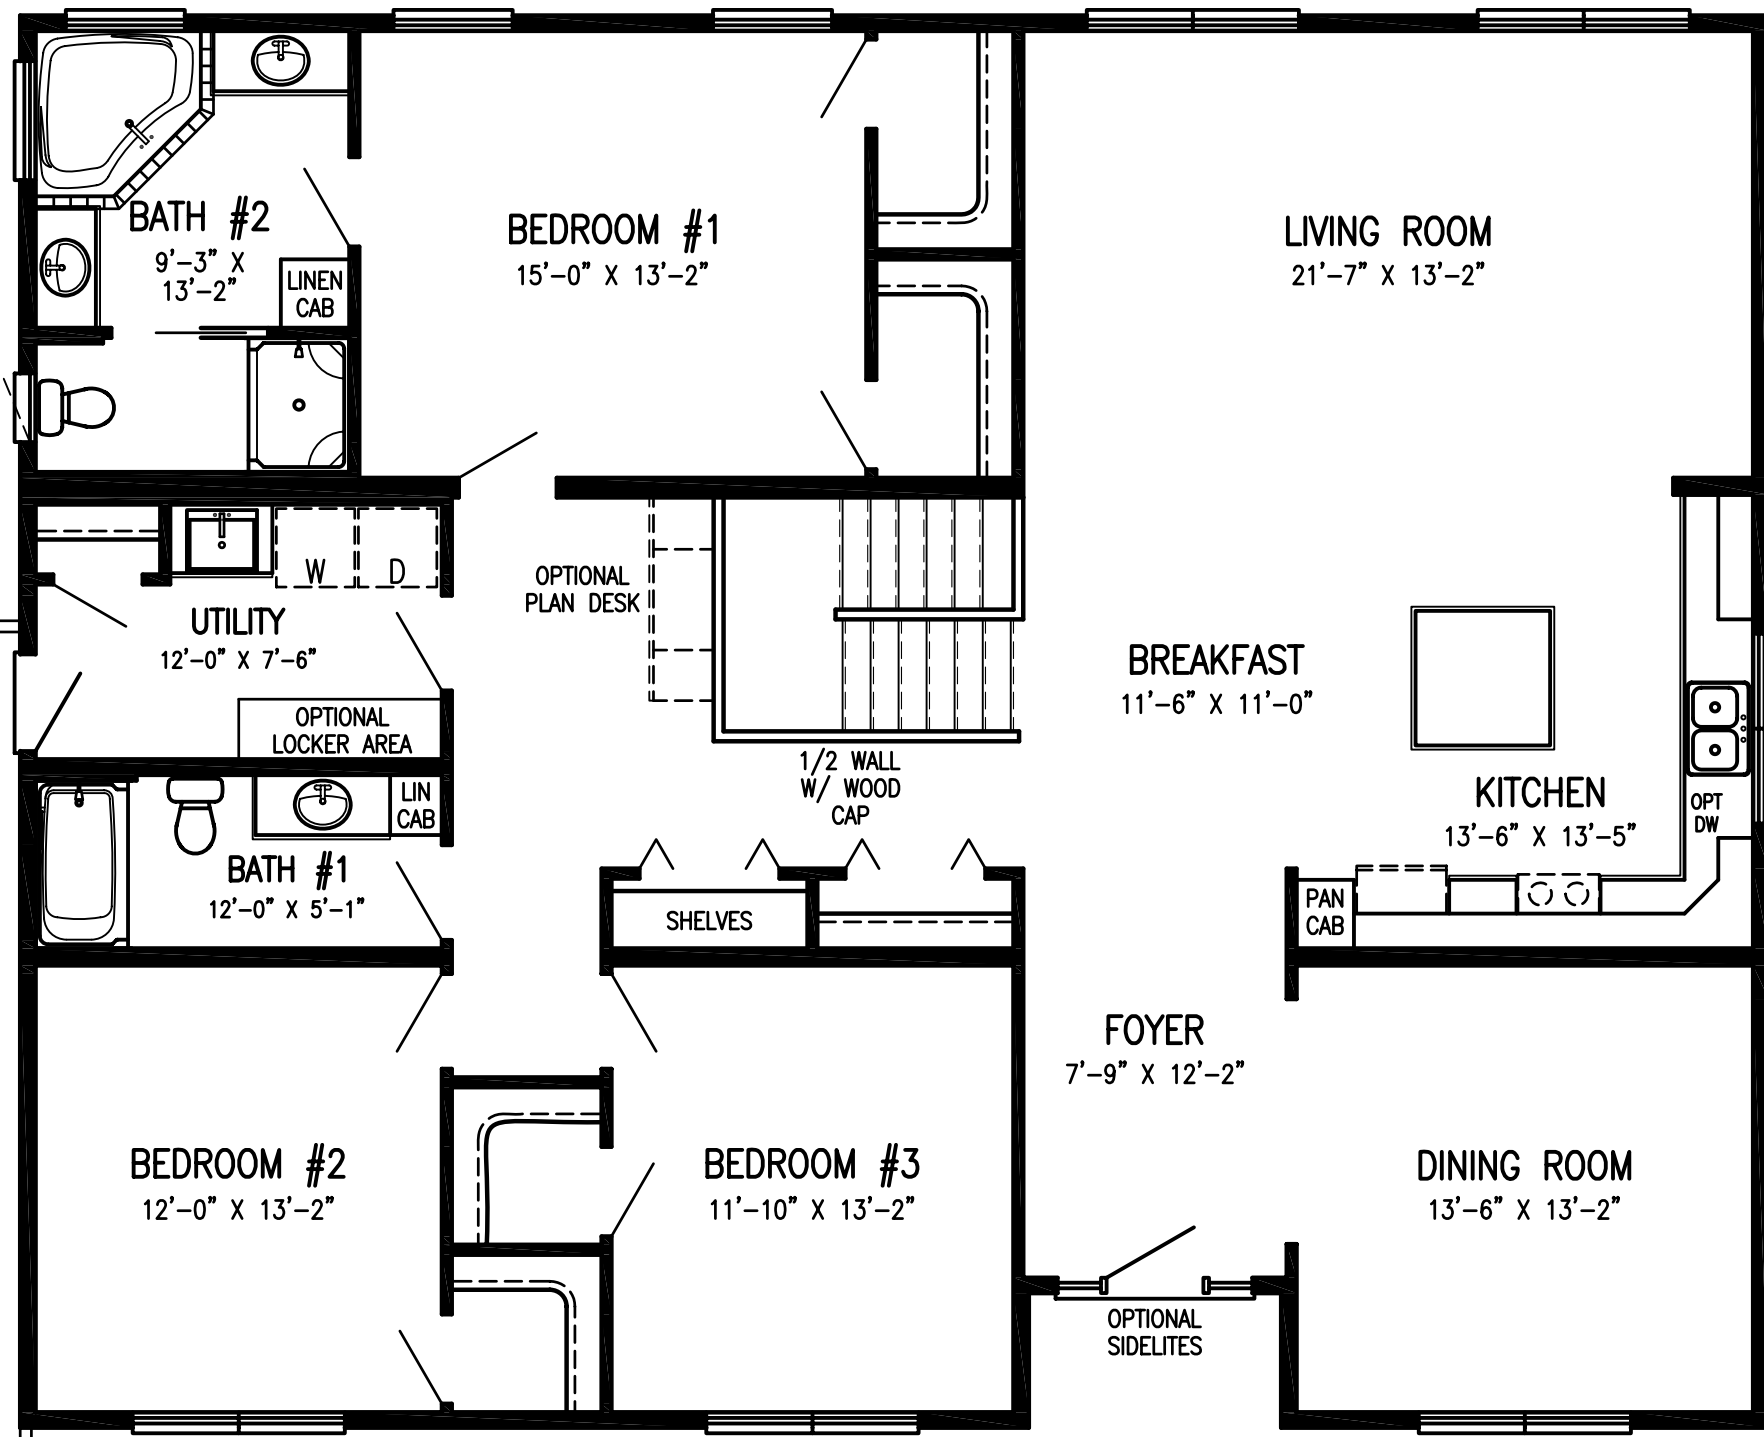

Floor Plan Name:

Mckinley Estate

STR38

Home Size: 42' x 52'

Sq. Ft.: 2,154

ON-SITE
GARAGE
ATTACHMENT
BY OTHERS