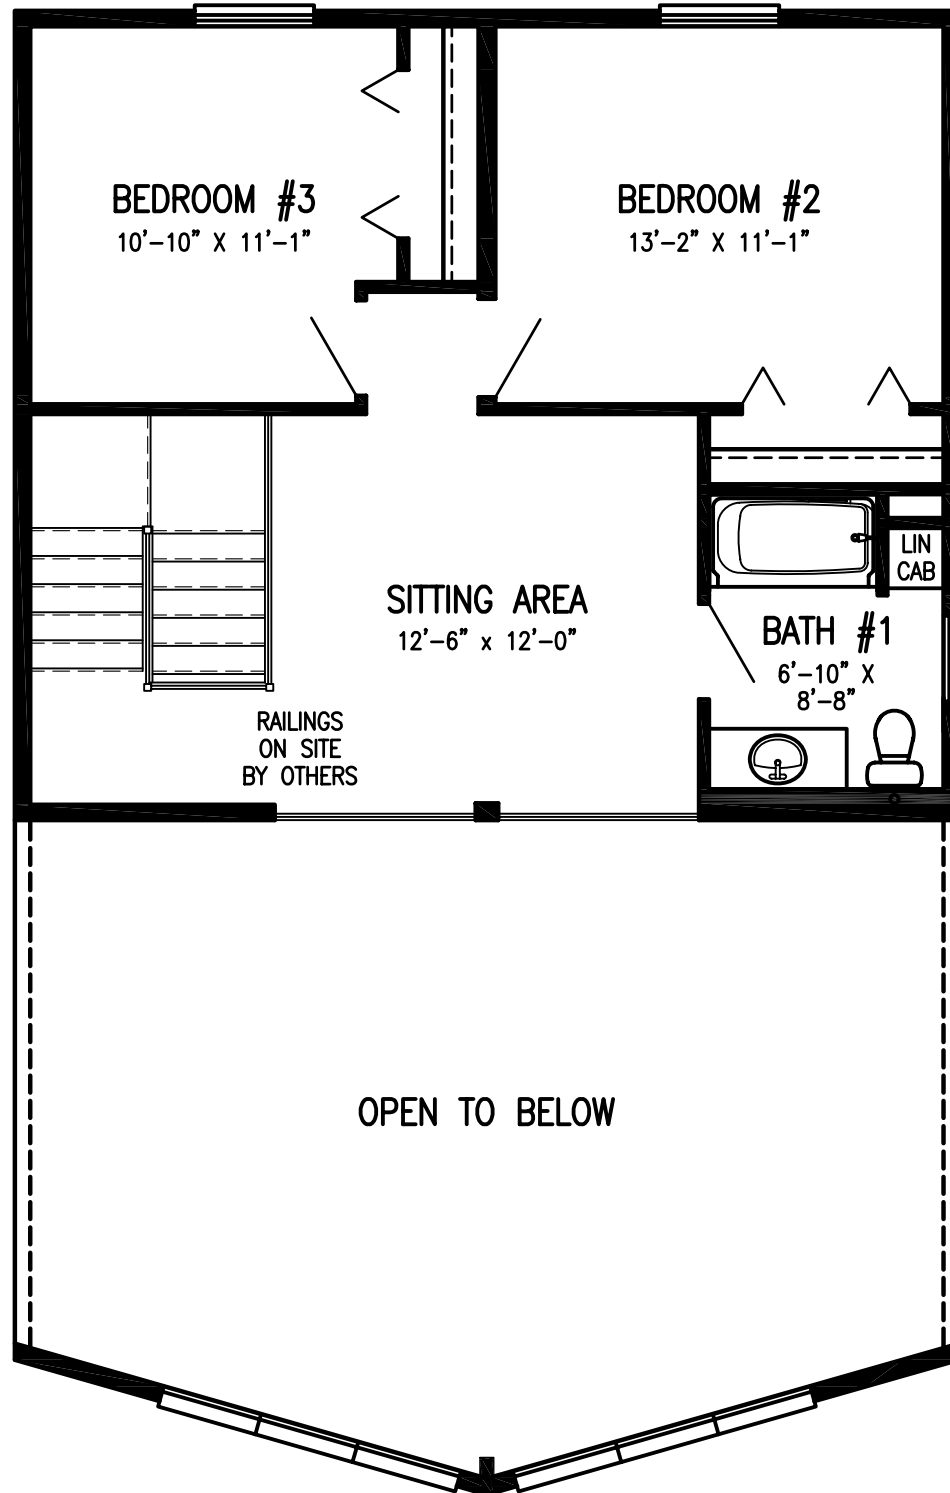

Floor Plan Name: **Timber Lodge**

STR18

Home Size: 28'/44' x 52'

Sq. Ft.: 2, 520

Floor Plan Name: Timber Lodge

STRR18

Home Size: 28'/44' x 52'

Sq. Ft.: 2, 520